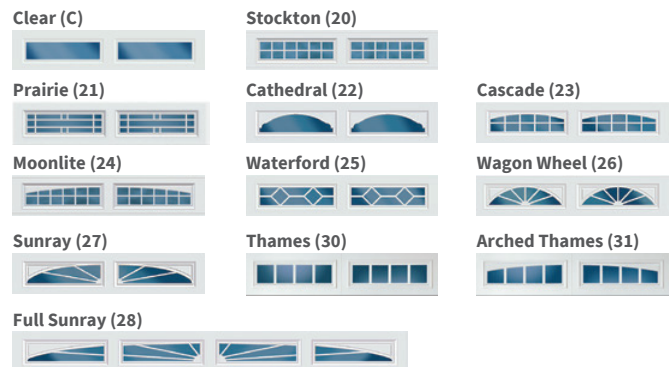

DecraGlass™ Windows

Tempered obscure glass with baked-on ceramic design. Window design visibility varies due to lighting.