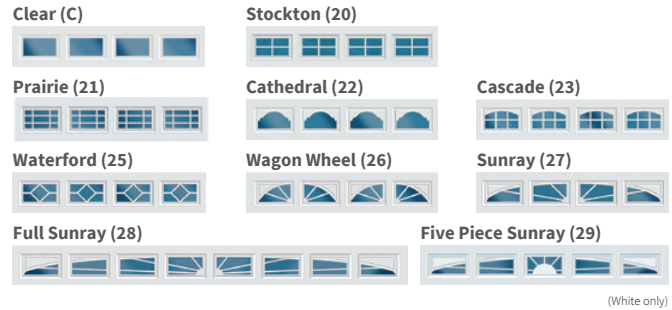

SHORT PANEL

(White only)

LONG PANEL