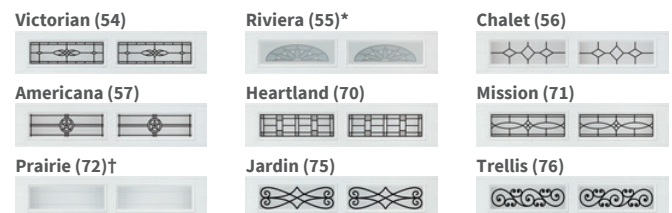

LONG PANEL

* Clear glass with printed frost pattern

† Obscure glass with v-groove.